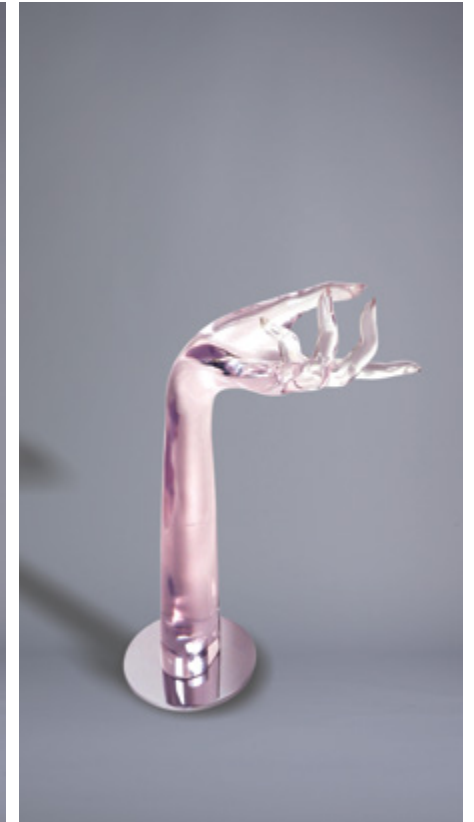

Resin Woman's Hand

Item# AD-C2005

13" h