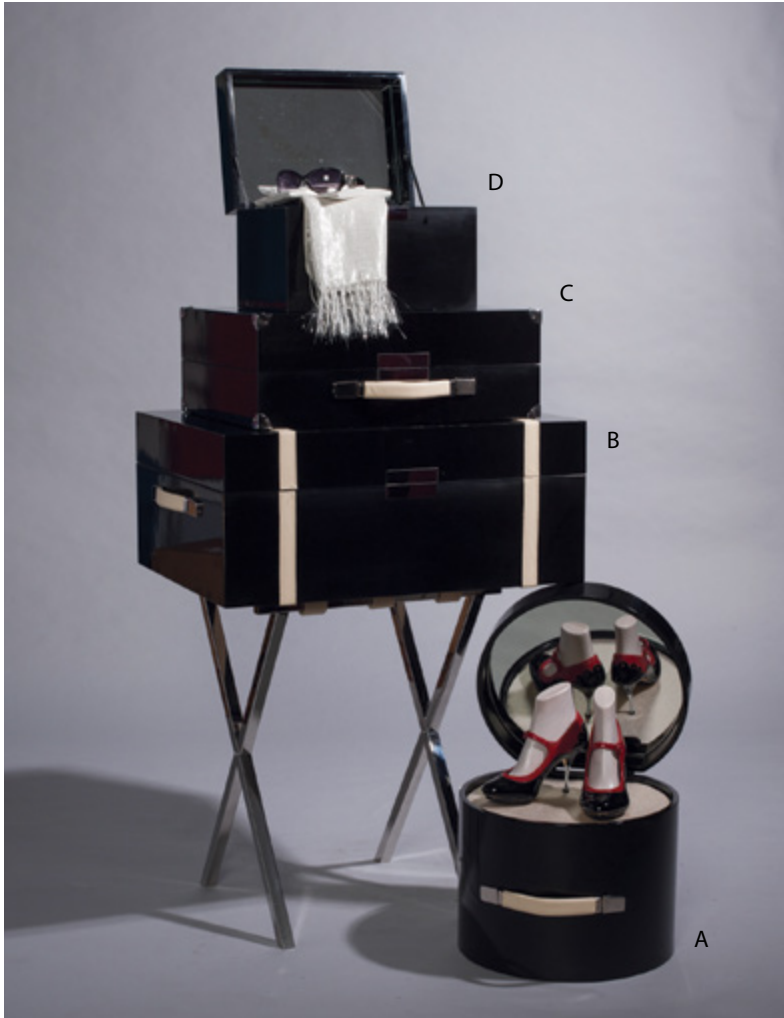

Available in three heights:
1 1/2", 2", 3" H

A. Lacquered Tray w/ Leather Handles Item# AD-71011

B. Train Case Item#: AD-SC1001 Size: 15" w x 11" d x 10" h
Mirror inside lid, Interior Tray

C. Suit Case Item#: AD-SC1000 Size: 22" w x 18" d x 8" h
Fabric wrapped pad and metal T-bar inside lid, Interior Tray

D. Luggage Rack Item#: AD-SCstand Size: 20" w x 26" h, Leather Straps

LUGGAGE COLLECTION

A. Hat Box Item#: AD-SC1002 Size: 16" w x 14" h
Mirror inside Lid, Fabric wrapped Pad insert

B. Trunk Item#: AD-SC1003 Size: 28" w x 22" d x 12" h
Fabric wrapped Pad inside lid, Optional Mirror, interior Tray filled w/ assorted sizes of smaller trays