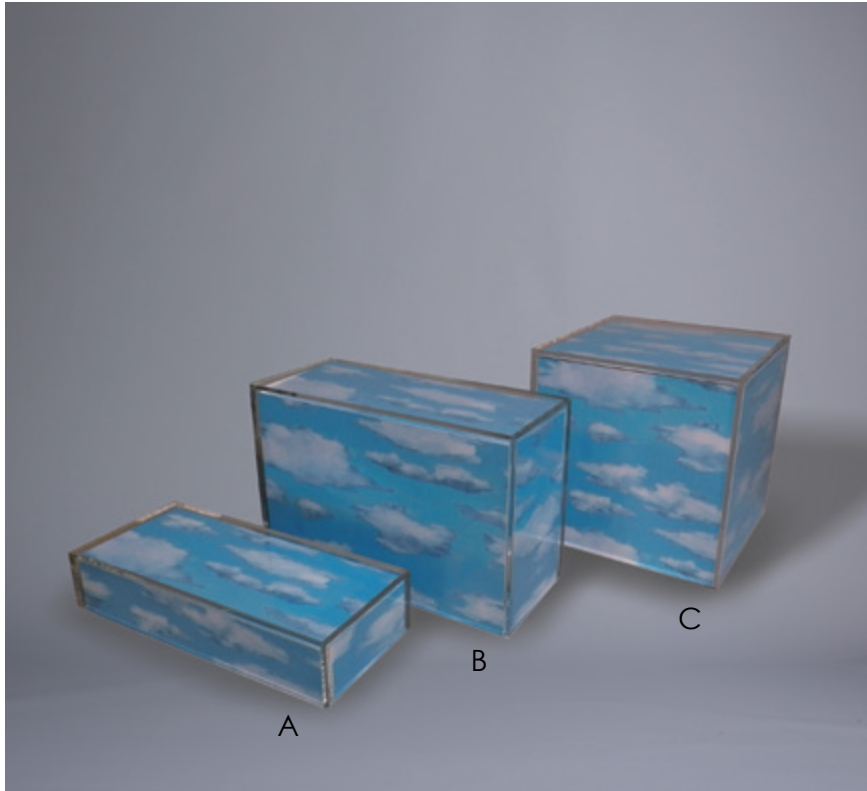

RISERS

Cube Graphics Risers

A. AD-RG021205 : 2.5"H x 12"W x 5"D Clear w/foam insert

B. AD-RG081205 : 8"H x 12"W x 5"D Clear w/foam insert

C. AD-RG090909 : 9" x 9" x 9" Clear w/foam insert

Not shown: AD-RG041205 : 4"H x 12"W x 5"D Clear w/foam insert

D. AD-RG181818 : 18"H x 18" x 18" Clear w/foam insert

E. AD-RG361212 : 36"H x 12"W x 12"D Clear w/foam insert