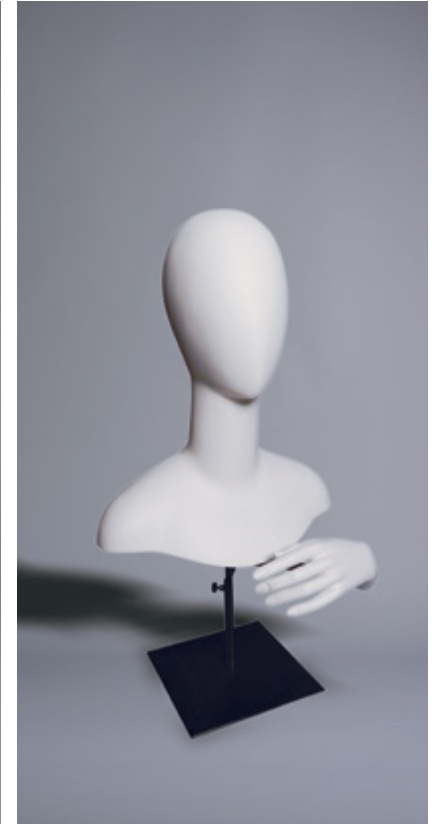

Head & Hand Display

Item# AD-H1319-I
AD-J1315 (no hand)
25 1/2" h
Shoulder 17"
Base 8" x 8"