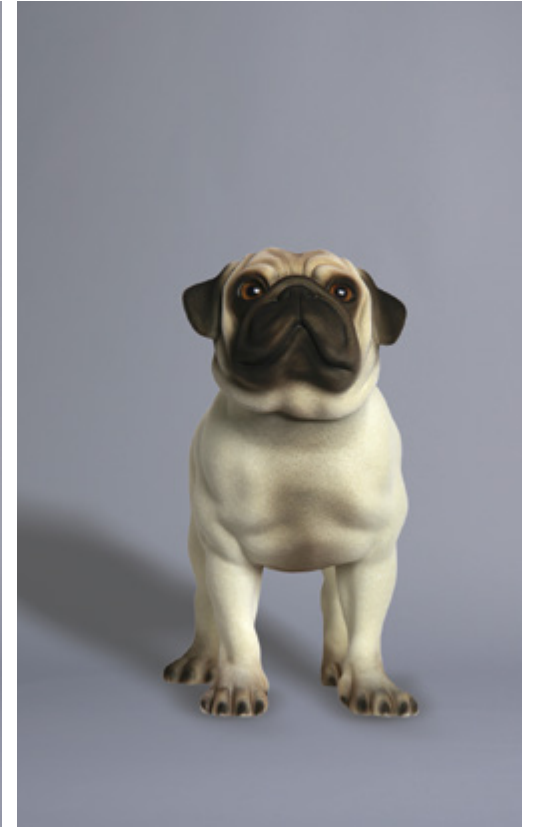

Vase C

ACCESSORY COLLECTION

Loop1

Loop2

Angel

PETS

Pug - Wallace Pos. 1

Height 15 ¼"
Width 9 ¾"
Length 13 ¼"

Pug - Wallace Pos. 1
Realistic Flocked Finish

Pug - Marty Pos. 2

Height 15 ¾"
Width 7 ¾"
Length 15 ½"

Pug - Marty Pos. 2
Realistic Flocked Finish

PETS

German Shorthaired Pointer
Pos. 1

Height	32 ¼"
Width	41 ¾"
Length	16 ½"