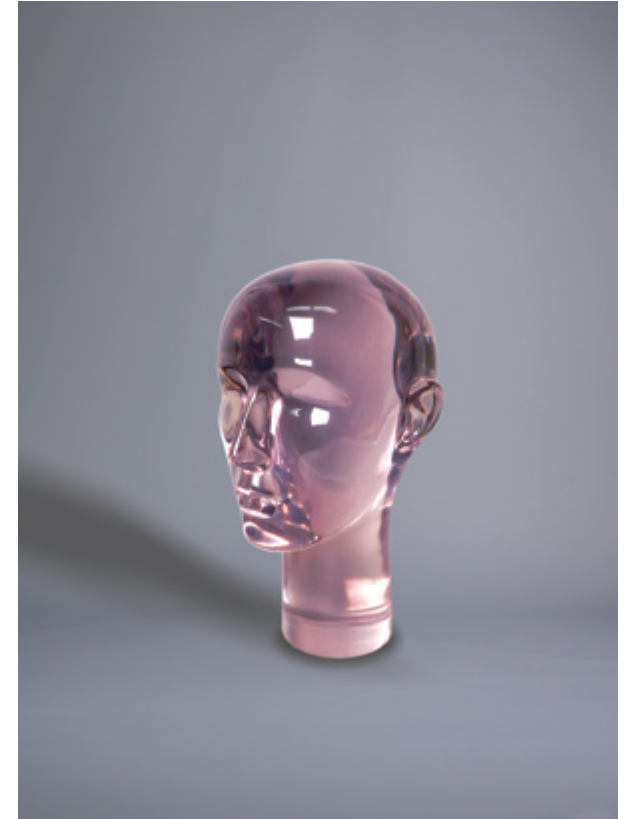

VALET STAND - Floor

Valet Stand -Female w/ Head

Item#: Female Bust form w/ Head: FD-F1245H
Base: Crescent Tripod Base, Antique Brass Finish

Valet Stand -Female w/ Hat Dome

Item#: Female Bust form w/ Hat Dome: FD-F1245HD
Base: Trilogy Floor Base, Polished Nickel Finish

Height 10 1/2" (head only)
19" (total height)

5" x 5" x 5" cube, 1/2" rod

Resin Ball Head Form

Item# AD-C2006

Height 12" (total height)

Resin Abstract Free Standing Head

Item# AD-C2007

Height 12"

RESIN ACCESSORY DISPLAYERS

Resin Mini Dress Form

Item# AD-C2001

Height 8" (form only)

Shoulder 3 1/2"

Resin Long Bottle Neck Form

Item# AD-C2003

Height 17 1/2" (total height)