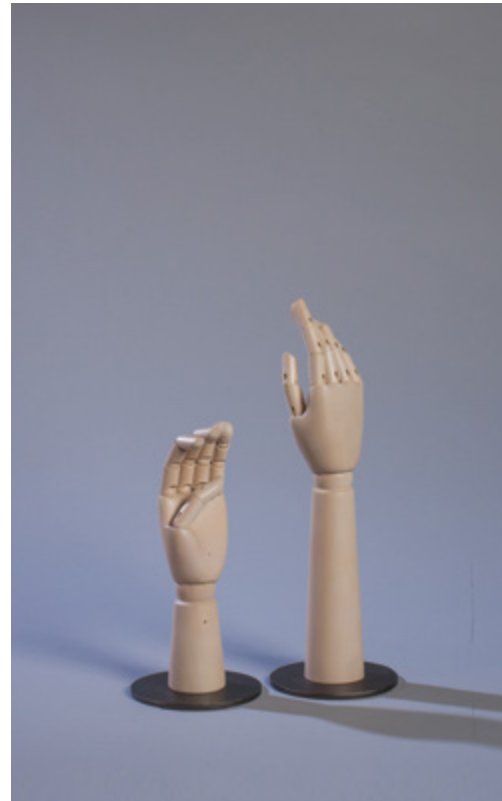

Articulated Hands

Natural Wood