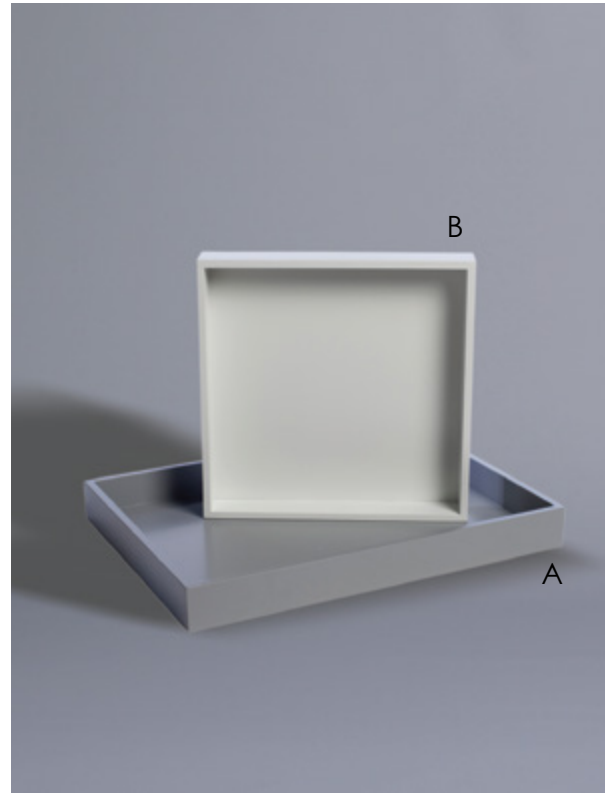

Mercer Shoe Shelves

- A. Item# MER021-1 (short)
size 9" l x 9 1/2" w x 7 1/4" h
- B. Item# MER021-2 (tall)
size 9" l x 9 1/2" w x 12" h

TRAYS

Metal Trays

A. Large

Item S0815001
Size 19" x 19" x 2"

B. Medium

Item S0816001
Size 18 1/4" x 13" x 2"

C. Small

Item S0817001
Size 12 1/4" x 12 1/4" x 2"

Note: Shown in polished nickel finish

Wooden Trays

A. Large

Item S0723006
Size 13" x 18 1/4" x 1 3/4" h

B. Small