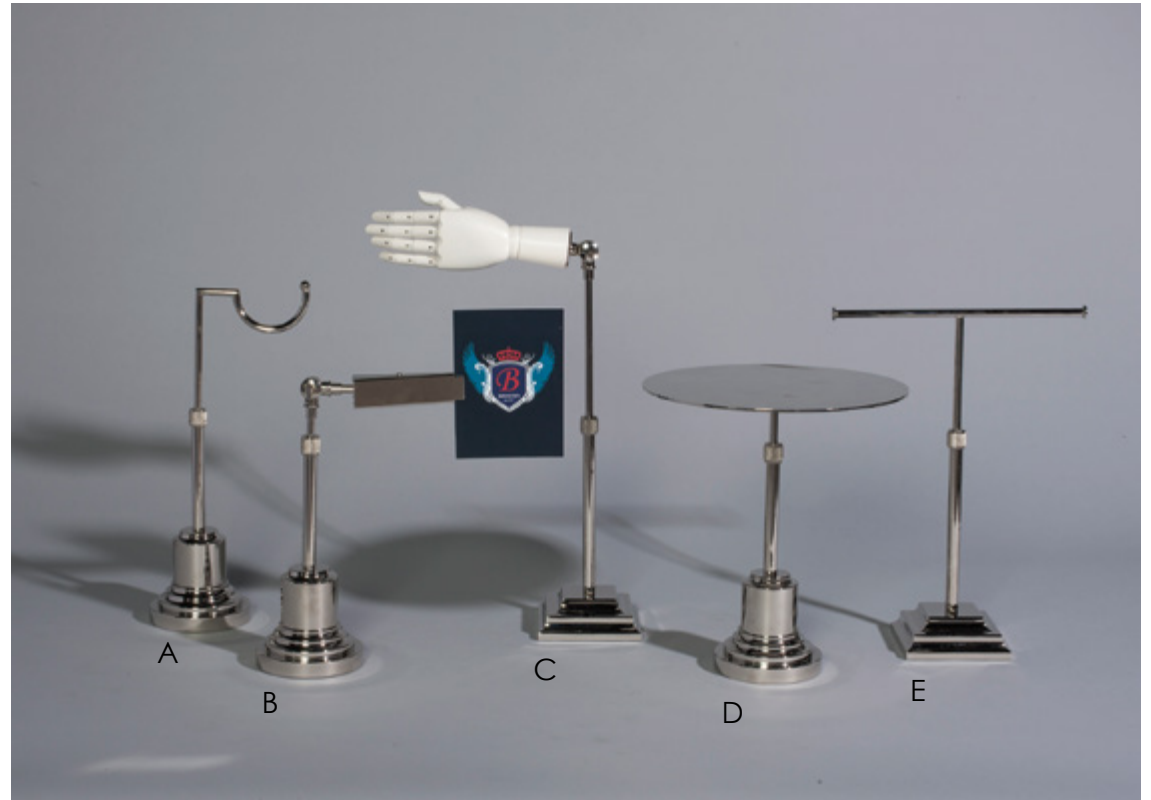

A. Angled Shoe Stand

Item# FC-81958

B. Platform Stand

Item# FC-81961

C. Bag Stand

Item# FC-81962

Trumpet Base 6" dia

Adjusts 7" to 12"