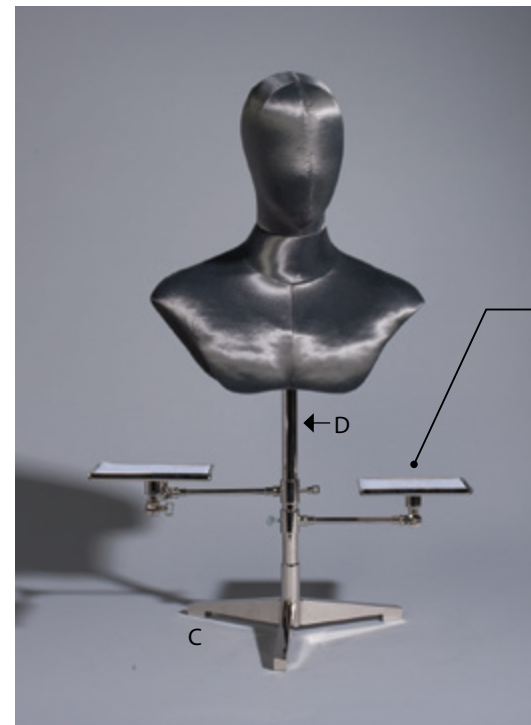

Metal Tray 7" x 5" x 0.375" h

Item# FC-81672

* Inserts not included

C. Counter Base

Item# FC-64111

D. Counter Base Upright

Item# FC-64114