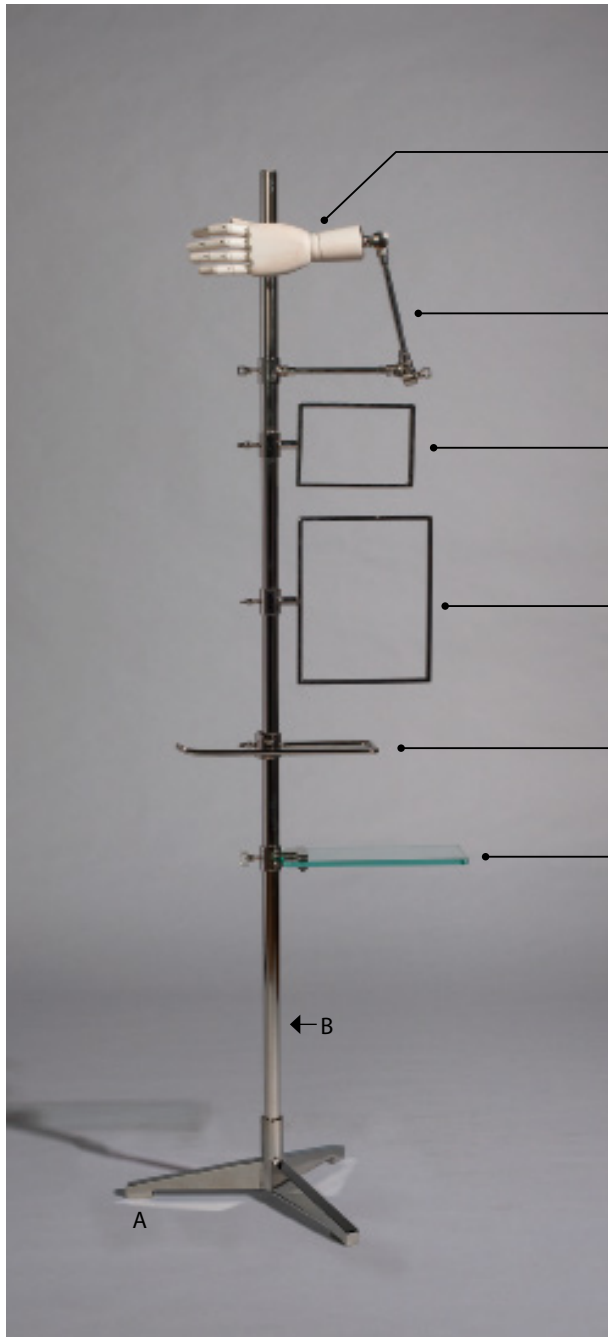

VALET STAND - Floor

Valet Stand -Female w/ Head

Item#: Female Bust form w/ Head: FD-F1245H
Base: Crescent Tripod Base, Antique Brass Finish

Valet Stand -Female w/ Hat Dome

Item#: Female Bust form w/ Hat Dome: FD-F1245HD
Base: Trilogy Floor Base, Polished Nickel Finish

VALET STAND - Countertop

Valet Stand Countertop -Male w/ Head

Base: Trilogy Counter Base, Polished Nickel Finish

Valet Stand Countertop -Male w/ Head

Base: Trilogy Floor Base, Brushed Titanium Finish

Valet Stand Countertop -Male w/
Flat Neck Cap

Base: Trilogy Floor Base, Antique Brass Finish

Valet Stand Countertop -Female
w/ Hat Dome

Base: Trilogy Floor Base,
Fossil Black (upright) & Polished Nickel (base) Finish

VALET STAND - Components

Wooden Articulated Hand

Item#

Male Hand: AH200

Female Hand: AH100

Rod for Hand

Item# FC-81657

Sign Holder 7" x 5" h

Item# FC-81664

Sign Holder 8" x 10" h