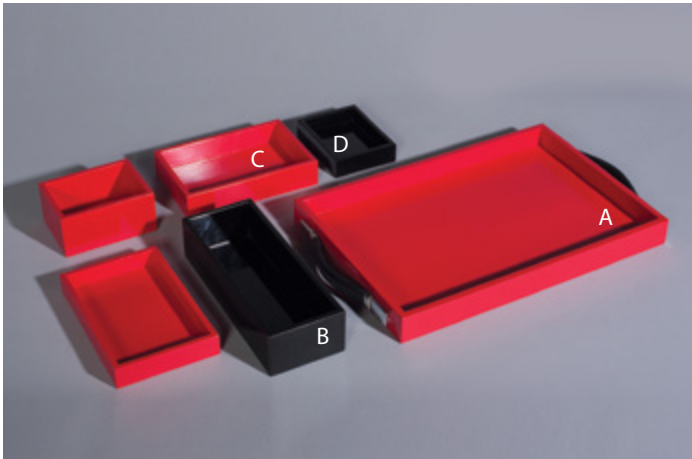

Individual Trays:

- B. 5" x 13"
- C. 10" x 6 3/8"
- D. 5" x 6 3/8"

Available in three heights:
1 1/2", 2", 3" H

A. Lacquered Tray w/ Leather Handles Item# AD-71011

B. Train Case Item#: AD-SC1001 Size: 15" w x 11" d x 10" h
Mirror inside lid, Interior Tray

C. Suit Case Item#: AD-SC1000 Size: 22" w x 18" d x 8" h
Fabric wrapped pad and metal T-bar inside lid, Interior Tray

D. Luggage Rack Item#: AD-SCstand Size: 20" w x 26" h, Leather Straps