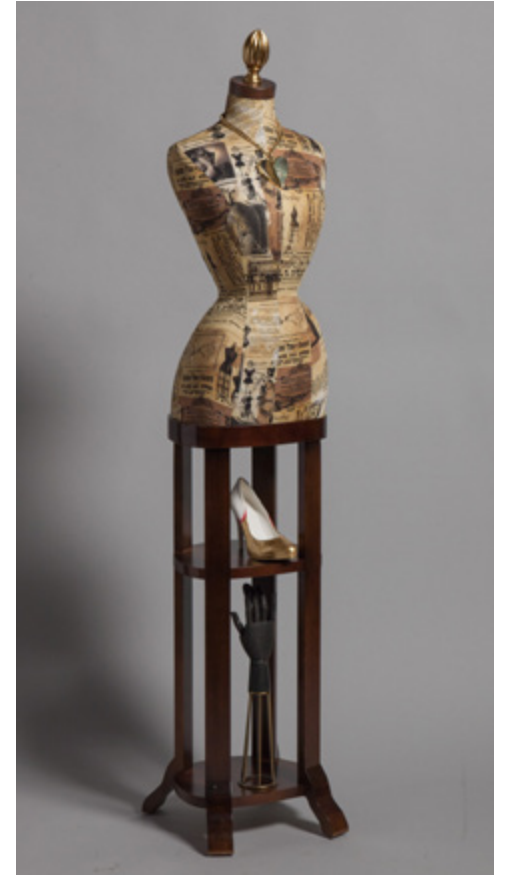

Fabric Covered Dog

Item# FD-DOG3

Height 11 1/4"
Width 4 1/2"
Length 13 1/2"

ACCESSORY TABLE

modulaire

A. SQUARE TABLE
-Open Sell
40" x 40" x 34" h

B. INDIVIDUAL OPEN
SELL TRAYS

also available
SQUARE TABLE -
Solid
40" x 40" x 34" h

ACCESSORY FIXTURES

Open-Sell Accessory Table

Item# FC-82022

Pedestal
w/ adjustable platform-adjustable
30" tall lowest height

Wooden Shelf Stand Base for Form