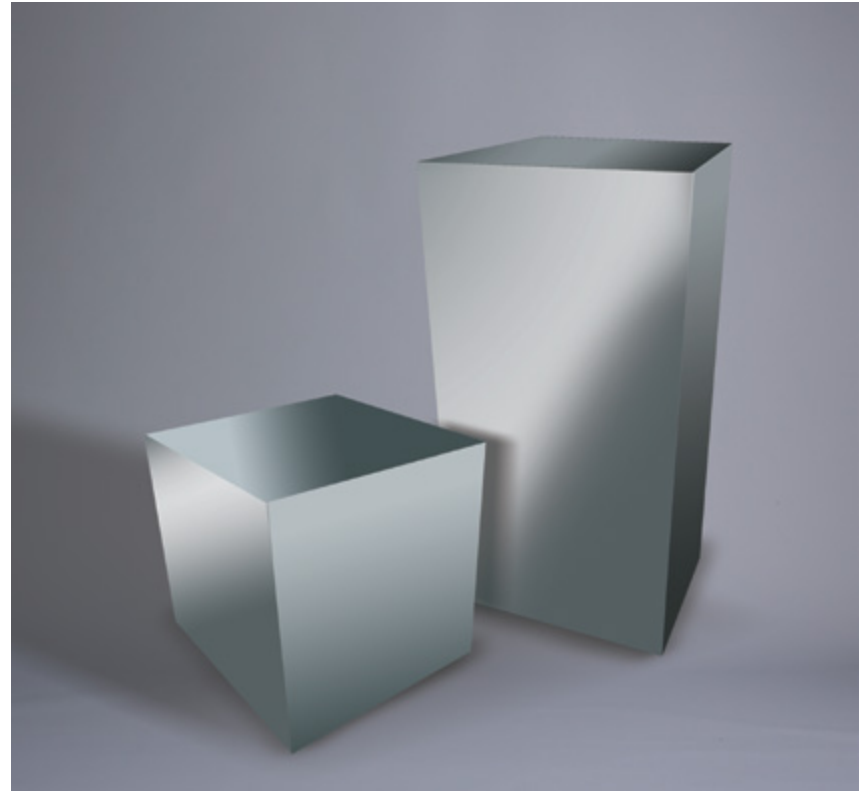

5-Sided Cube Risers

PED181818-PC: 18" x 18" x 18" H

PED361818-PC: 18" x 18" x 36" H

PED261818-PC: 18" x 18" x 26" H

PED041212-PC: 12" x 12" x 4" H

PED041205-PC: 12" x 5" x 4" H

PED081205-PC: 12" x 5" x 8" H