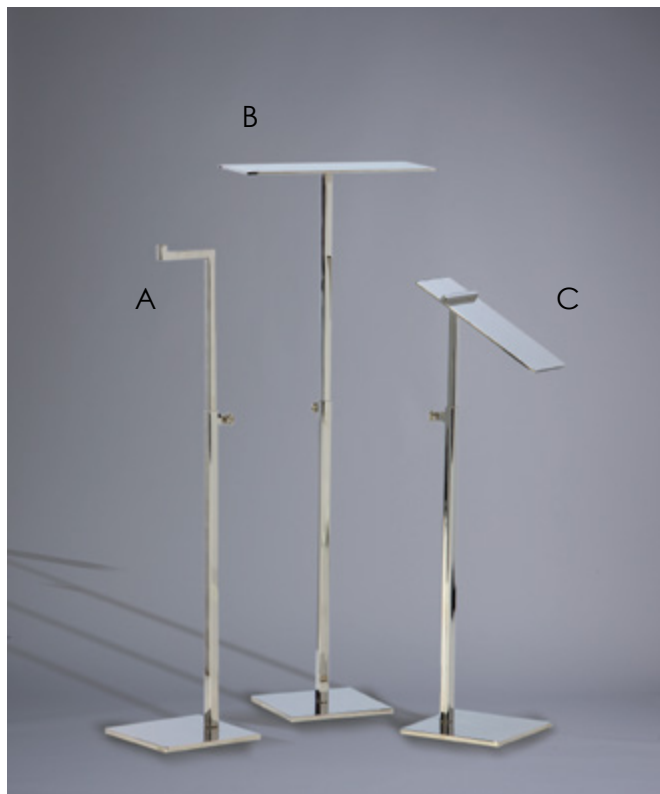

A. Neckwear Stand

- large

Item# S0806005

B. Neckwear Stand

- small

Item# S0806006

Base 5" x 5" x 1/4"

Adjusts 14" to 24"

Available in two sizes

B. Hand Stand - Female B

Medium

C. Platform Stand

Base 5 1/4" x 5 1/2"

D. Hand Stand - Female A

Adjusts 14" to 24"

E. Bag Stand