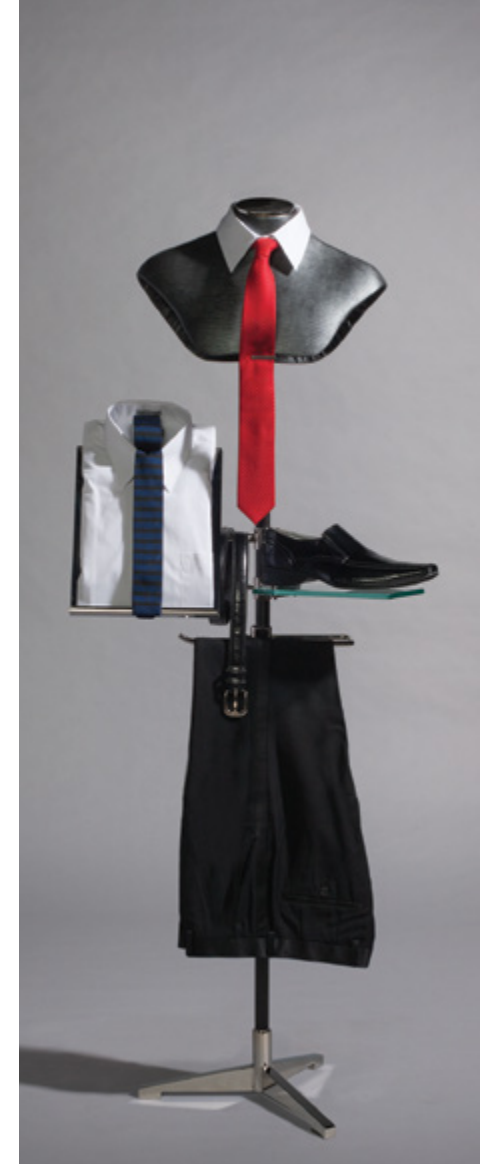

Valet Stand -Male w/ Flat Neck Cap

Item#: Male Bust form: FD-M1104
Base: Trilogy Floor Base,
Fossil Black (upright) & Polished Nickel (base) Finish