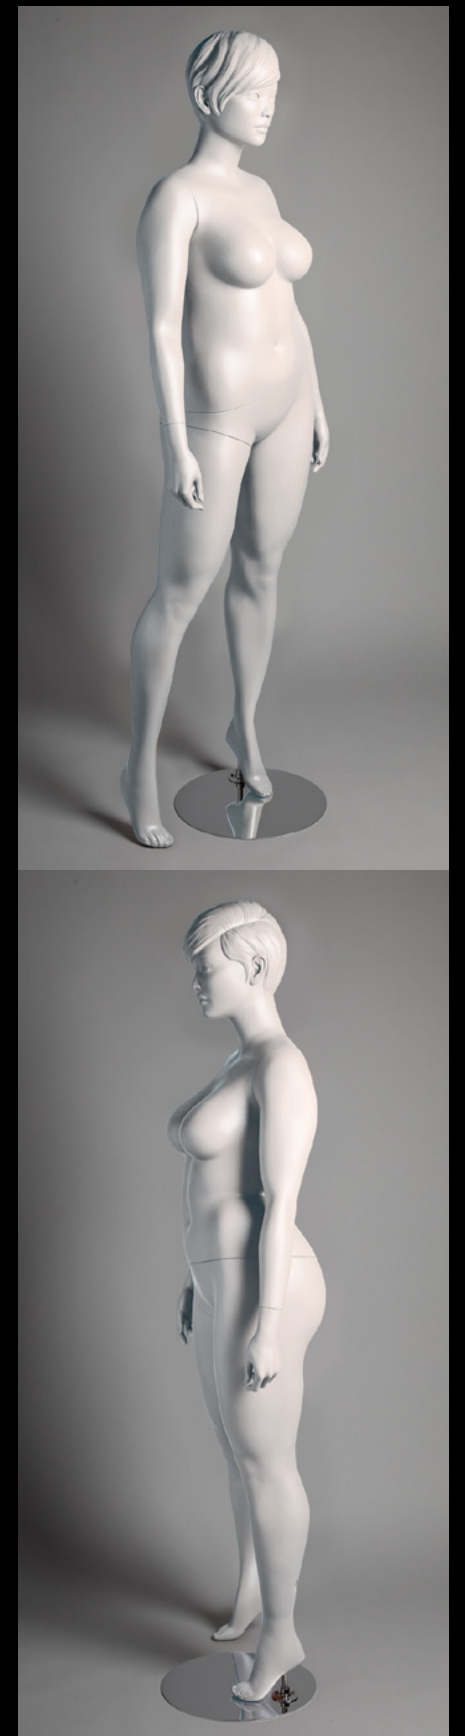

EVERYgirl

BERNSTEIN DISPLAY

LIFESTYLE
+ VIAGGIO

MANNEQUINS
FORMS
FIXTURES
TEXTILES
DECORATIVES

EST
1917

EVERY*girl*

a curvaceous mannequin collection featuring sizes 8 and 12, premieres a real approach to body shape and proportion. This collection keeps a traditional proportion to both bust and waist, but enhances the butt, hips and thighs to the larger measurements in the size range. Each pose reflects a more confident and flirtatious attitude and may be used singly or in groups to suit any retail environment.

EVERYgirl

SIZE 8 CURVY POSE 1
ITEM# EG8-1

Measurements:
Height 73"
Bust 37"
Waist 30"
Hip 40-1/2"
Heel 4"

EVERYgirl

SIZE 8 CURVY POSE 2
ITEM# EG8-2

Measurements:
Height 53"
Bust 37"
Waist 30"
Hip 40-1/2"
Heel 4"

EVERYgirl

SIZE 8 CURVY POSE 3
ITEM# EG8-3

Measurements:
Height 73"
Bust 37"
Waist 30"
Hip 40-1/2"
Heel 4"

EVERYgirl

SIZE 8 CURVY POSE 4
ITEM# EG8-4

Measurements:
Height 73"
Bust 37"
Waist 30"
Hip 40-1/2"
Heel 4"

EVERYgirl

SIZE 8 CURVY POSE 5
ITEM# EG8-5

Measurements:
Height 73"
Bust 37"
Waist 30"
Hip 40-1/2"
Heel 4"

EVERYgirl

SIZE 12 CURVY POSE 1
ITEM# EG12-1

Measurements:
Height 73"
Bust 40-1/2"
Waist 33"
Hip 44"
Heel 4"