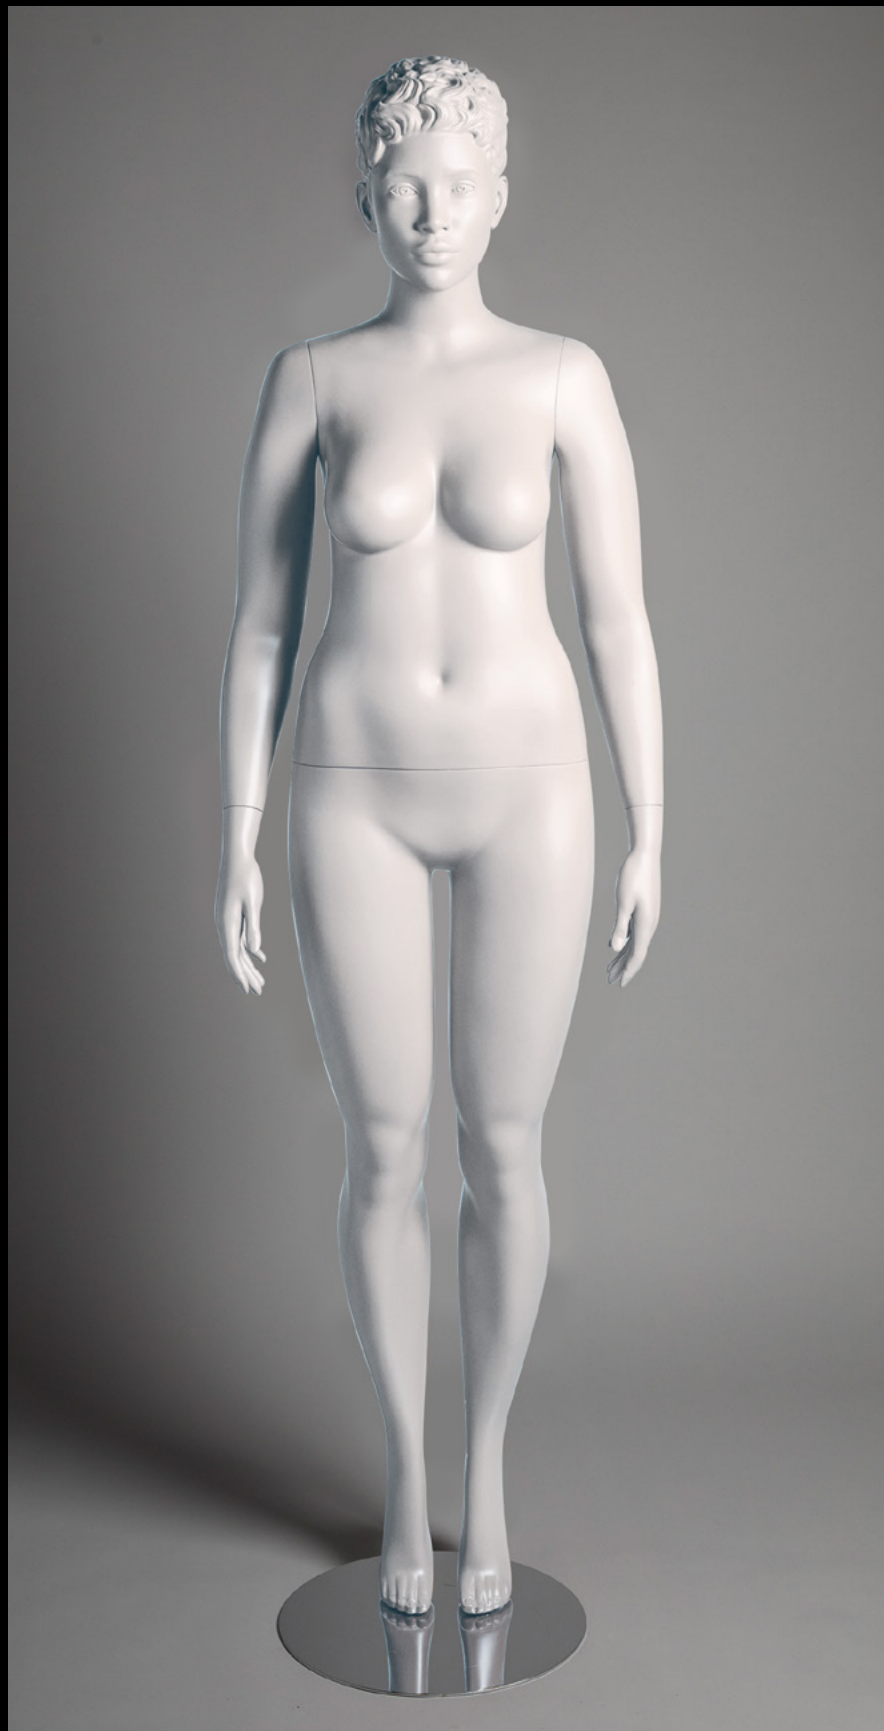

EVERYgirl

BERNSTEIN DISPLAY

LIFESTYLE
+ VIAGGIO

MANNEQUINS
FORMS
FIXTURES
TEXTILES
DECORATIVES

EST
1917

EVERY*girl*

a curvaceous mannequin collection featuring sizes 8 and 12, premieres a real approach to body shape and proportion. This collection keeps a traditional proportion to both bust and waist, but enhances the butt, hips and thighs to the larger measurements in the size range. Each pose reflects a more confident and flirtatious attitude and may be used singly or in groups to suit any retail environment.

EVERYgirl

SIZE 8 CURVY POSE 1
ITEM# EG8-1

Measurements:
Height 73"
Bust 37"
Waist 30"
Hip 40-1/2"
Heel 4"

EVERYgirl

SIZE 8 CURVY POSE 2
ITEM# EG8-2

Measurements:
Height 53"
Bust 37"
Waist 30"
Hip 40-1/2"
Heel 4"

EVERYgirl

SIZE 8 CURVY POSE 3
ITEM# EG8-3

Measurements:
Height 73"
Bust 37"
Waist 30"
Hip 40-1/2"
Heel 4"

EVERYgirl

SIZE 8 CURVY POSE 4
ITEM# EG8-4

Measurements:
Height 73"
Bust 37"
Waist 30"
Hip 40-1/2"
Heel 4"

EVERYgirl

SIZE 8 CURVY POSE 5
ITEM# EG8-5

Measurements:
Height 73"
Bust 37"
Waist 30"
Hip 40-1/2"
Heel 4"

EVERYgirl

SIZE 12 CURVY POSE 1
ITEM# EG12-1

Measurements:
Height 73"
Bust 40-1/2"
Waist 33"
Hip 44"
Heel 4"