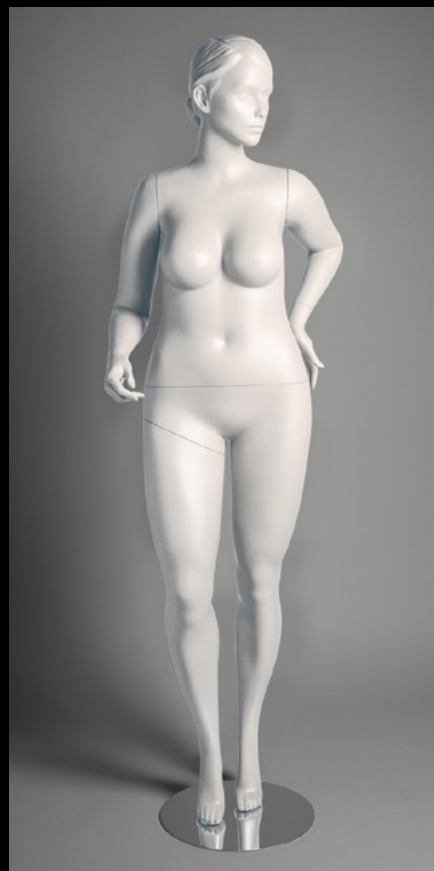

EVERYgirl

SIZE 12 CURVY POSE 3
ITEM# EG12-3

Measurements:
Height 73"
Bust 40-1/2"
Waist 33"
Hip 44"
Heel 4"