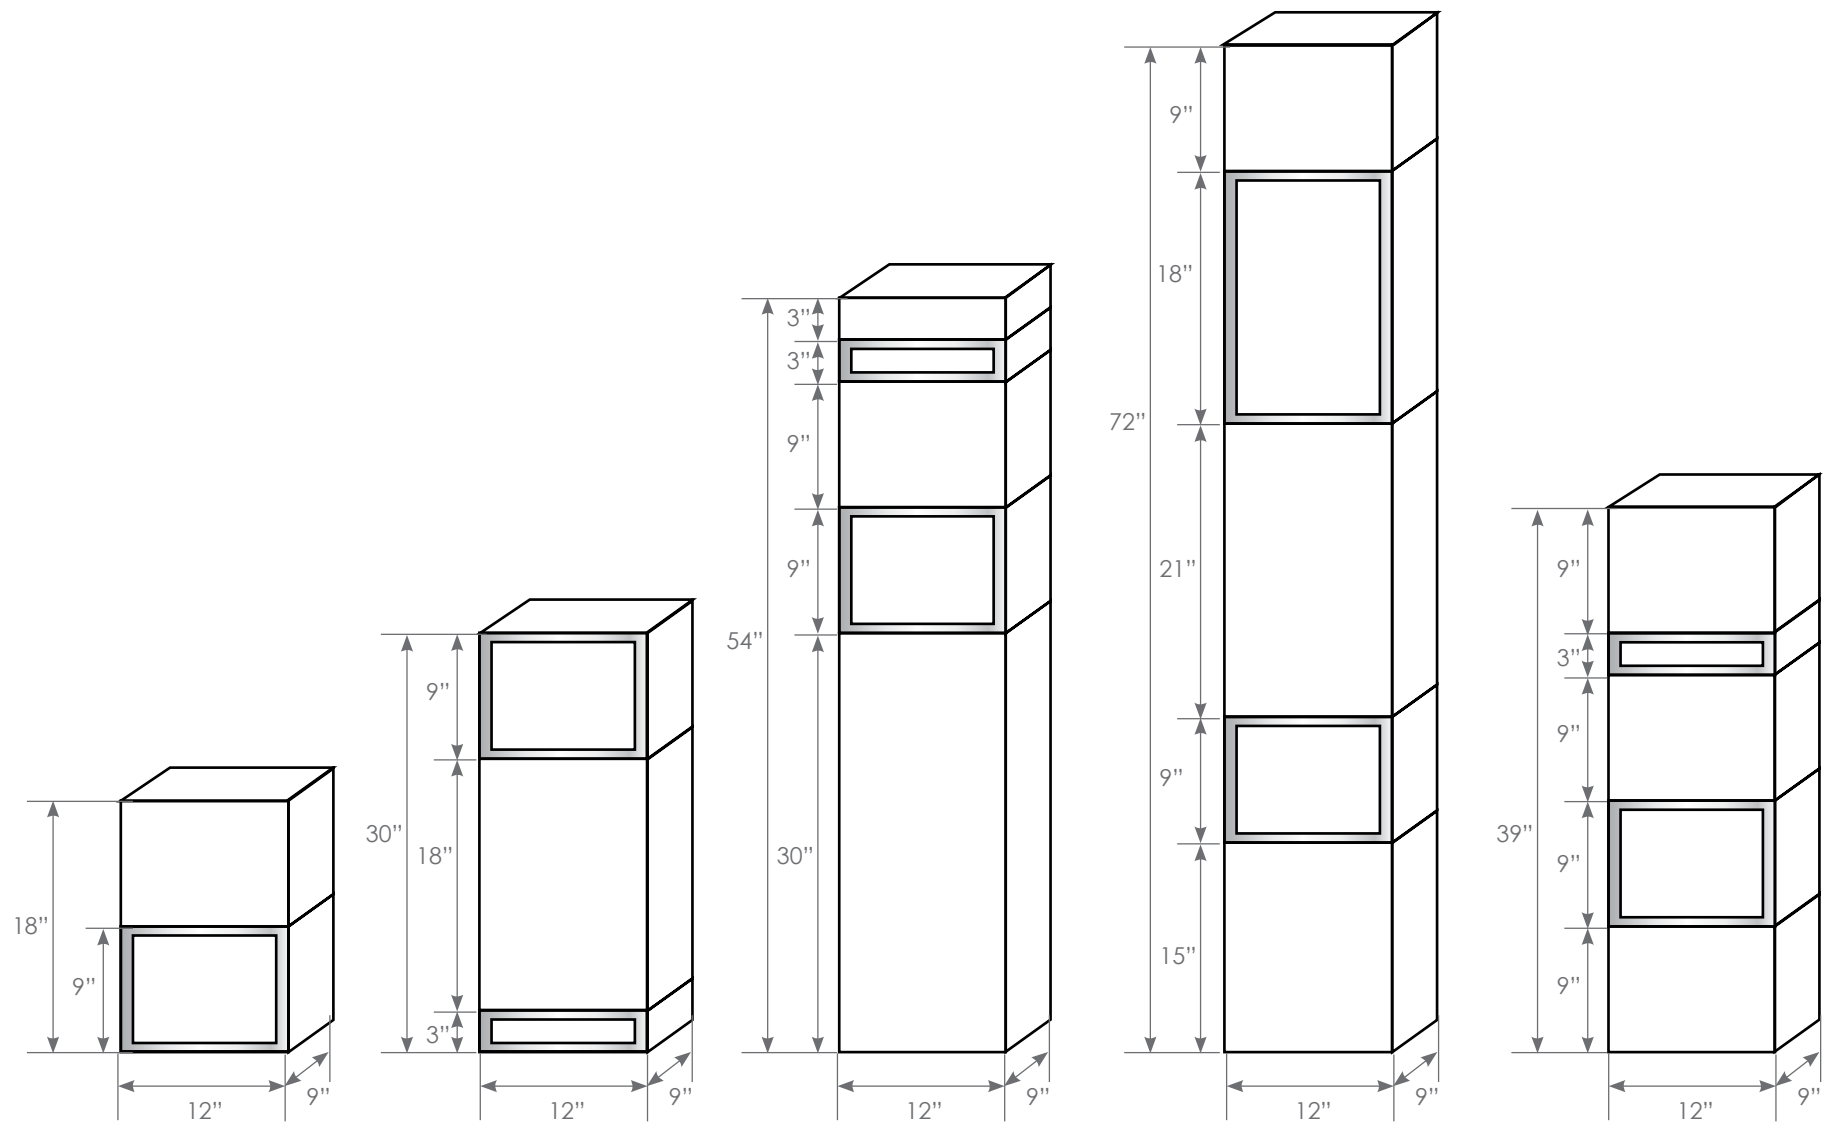

COMPTON

TRIO

Bernstein Display presents TRIO. Custom plated, half-inch steel frames are joined in a three-pedestal tower or grouped individually for the presentation of any product. Two-inch block tops or a new basin tops make TRIO handsome and versatile with silhouettes that partner with Bernstein Display's Stacker Collection.