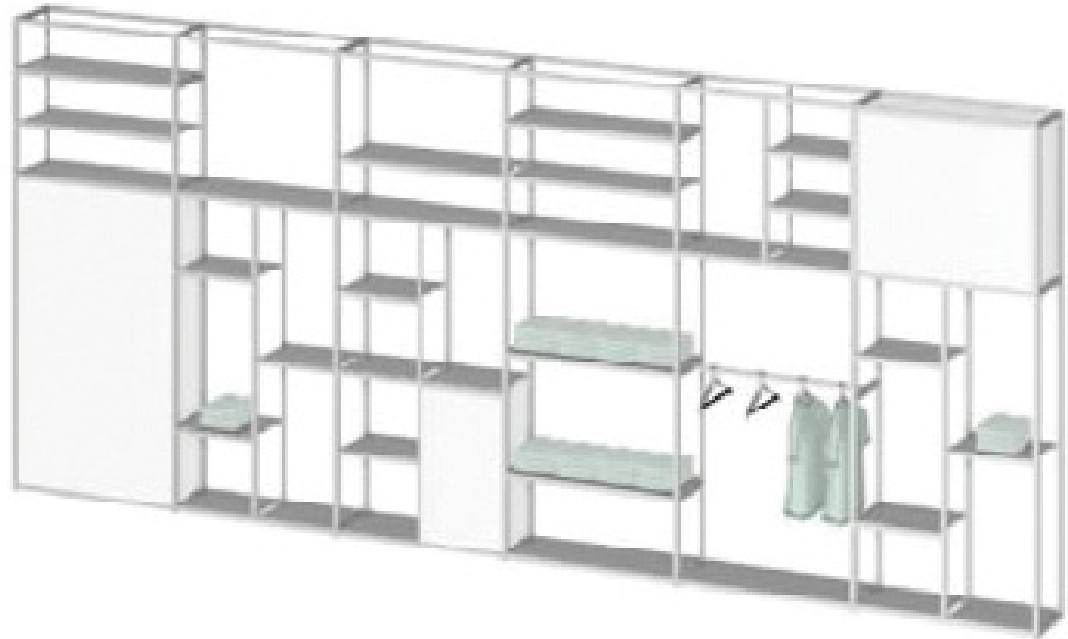

FLOOR ITEM 6
Aluminum. Black, White, Silver