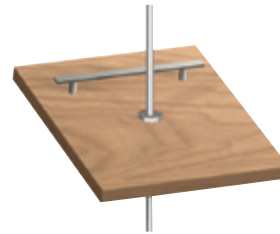

Puck Panel (Kit)
 30" x 90" x 1/2"
 Frosted Plexi
 with 15 Pucks

WHS-01
 Ceiling Mounting Puck
 1-1/4" x 1-1/2" Dia
 Polished Aluminum

WHS-02
 Universal Hang
 Rod Connector
 1-3/4" x 1-1/4" Dia.
 Polished Nickel

WHS-03
 Hang Rod
 96" x 3/8" Dia.
 Polished Nickel

WHS-04
 T-Hanger
 6" x 36" x 3/8" Dia.
 Polished Nickel

WHS-04-54
 T-Hanger
 6" x 54" x 3/8" Dia.
 Polished Nickel

WHS-05
 Graphic Clip
 Clip: 3-1/2" x 4-1/4"
 24" - 48" Adjustable Pole
 with 3/8" Dia. Rod

WHS-05-36
 Graphic Clip
 Clip: 3-1/2" x 4-1/4"
 36" - 72" Adjustable Pole
 with 3/8" Dia. Rod

WHS-06
Rectangular Wood Shelf
22" x 8" x 3/4"
Walnut
Polished Chrome

WHS-10
15" Dia. Wood Shelf
3/4" x 15" Dia. Walnut Wood
with Rail
Polished Chrome