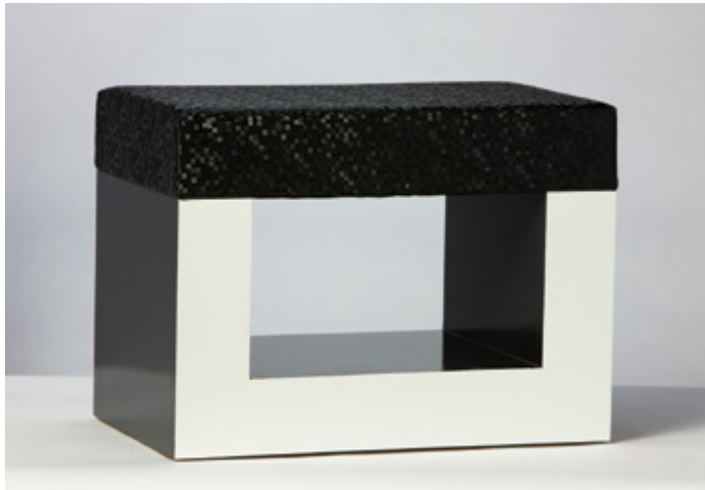

Open Cube Ottoman

Item# S0824001

Size 24" x 14 1/2" x 18" h (4" thick foam cushion)

Cushion available in a wide variety of fabrics.