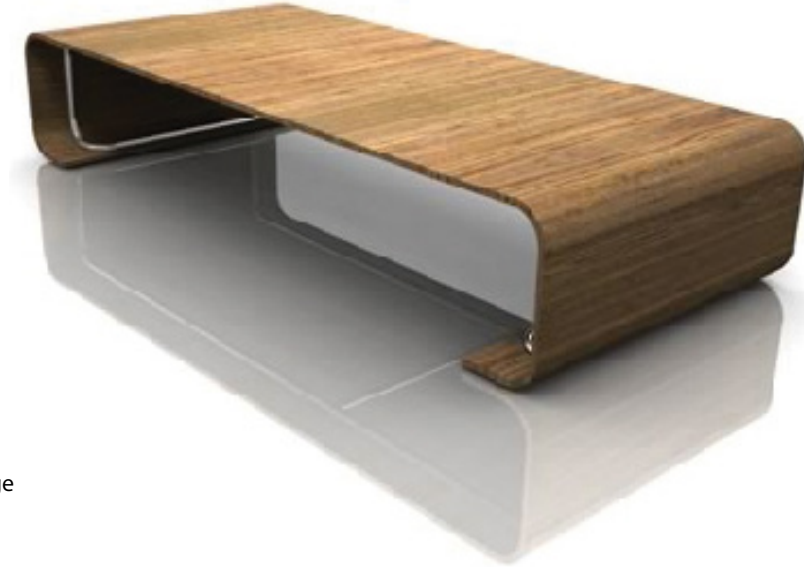

COMPTON

TRIO

Bernstein Display presents TRIO. Custom plated, half-inch steel frames are joined in a three-pedestal tower or grouped individually for the presentation of any product. Two-inch block tops or a new basin tops make TRIO handsome and versatile with silhouettes that partner with Bernstein Display's Stacker Collection.

RIBBON

RIBBON

The Ribbon collection provides a unique approach to merchandise presentation. With many visual merchandising options, this system can be customized to suit any retail environment. Each component reflects easy curves, which gives Ribbon its unique and most recognizable features. The collection is available in wall mounted or in freestanding compositions. The highlight of this collection is stainless steel grip, which has been engineered to connect each fixture component, allowing endless possibilities. The framework of this system can be powder coated in any color, with coordinating tables, risers, shelving and accessories.

72" x 30" x 18" h

MC-03B-14

Classic Platform w/ Upholstered Cushion

Platform: 72" x 30" x 18" h

Cushion: 72" x 30" x 4" h

MC-CC03A-18

Classic Platform - Large

97 1/2" x 42" x 18" h