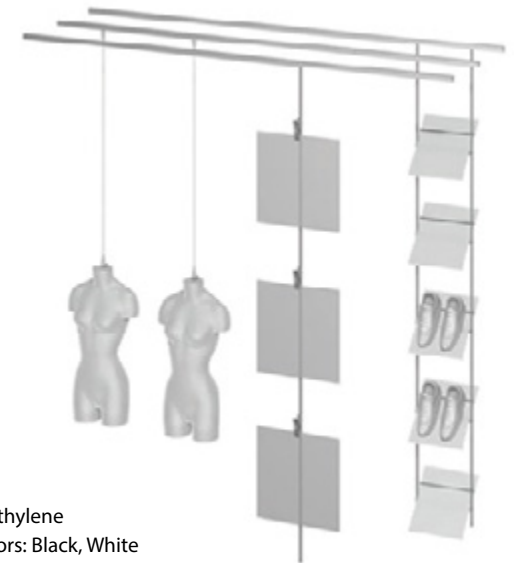

PENDANT

Pendant, is a merchandising system that features a group of fixture components that are suspended from a puck panel that hovers from above. This unique system allows the flexibility to arrange fixture components with endless possibilities. Choose from a variety of puck panel accessories and customize your own composition. Each accessory can easily be removed or changed with a simple turn of the system's proprietary "twist lock" feature.

CEILING ITEM 2

Channel Wall Mount

AC200A 96" Aluminum, Black, White, Silver

Eye Hook Graphic Holder: GH175A 22" x 28" Aluminum, Black, White, Silver

Eye Hook Shelf: GH228P 23 3/4" x 15" x 3/8" Frosted Plexi, Aluminum, Black, White, Silver

Eye Hook Rod: GH632A 96" Aluminum, Black, White, Silver

CEILING ITEM 3

Eye Hook Rod

GH632A 96" Aluminum, Black, White, Silver

Eye Hook Shelf: GH228P 23 3/4" x 15" x 3/8" Frosted Plexi, Aluminum, Black, White, Silver