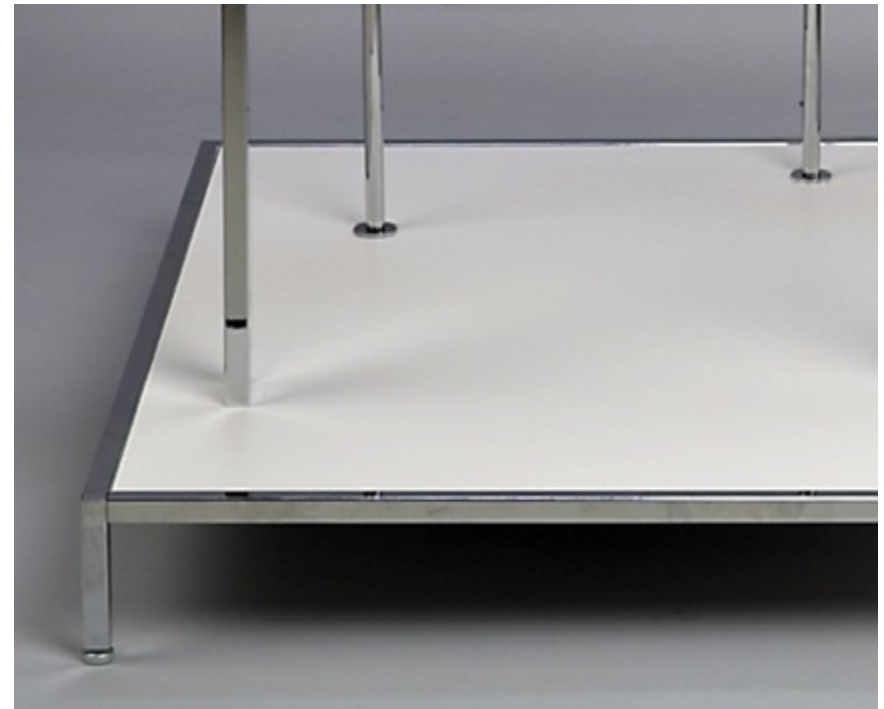

PUCK

PUCK

Puck is a flexible system that allows versatility of many configurations and the look of a contemporary merchandising fixture. It offers the flexibility of quick change, with a few simple turns, a wide variety of fixture options are available that mount right to the puck panel surfaces. Puck panels can be wall mounted, suspended or made into versatile platforms. This system available in endless finishes to help create contemporary design aesthetic.