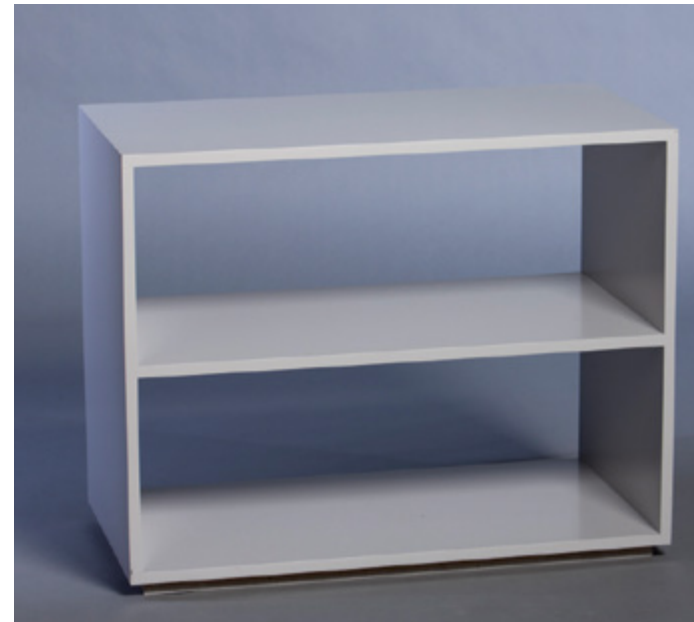

ADJUSTABLE STOOL
20" dia. top

MIRROR
32" w x 72" h,
4" Frame

GRAPHIC / MERCHANDISING GRID 71" w x 113" h

component:
Shelves, Face-outs

A. ROUND TABLE

48" dia top, 31" h
24" x 24" sq base

B. CHAIR

18" x 18" x 28" h

C. PIVOT TABLE

36" w x 14" d x 46" h

STACKED DRAWER TABLE

72" w x 20" d x 30" h

CREDENZA

35" w x 19" d x 28" h
(12" & 5" drawers)

OPEN CREDENZA

35" w x 19" d x 28" h
(12.375" h shelves)

A. SQUARE TABLE -Open Sell
40" x 40" x 34" h

B. INDIVIDUAL OPEN
SELL TRAYS

also available

SQUARE TABLE - Solid
40" x 40" x 34" h

Portable Table

Item# S0801005
Size 31" h x 72" w x 36" d

Need a table – don't need a table. This sleek design allows you to minimize or maximize your presentations in a snap. Just unfold the hinged bases and place the tabletop. Tabletop and bases store in a small amount of space when not in use. Strong and sculptural – can be used to merchandise product or as a meeting table. Tabletop is shown in a white, scratch-resistant laminate with polished nickel bases.