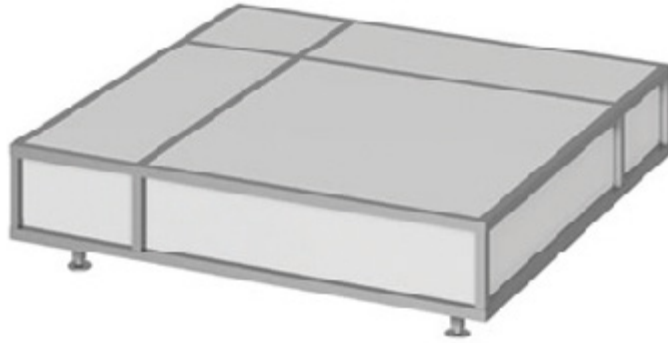

COMPTON

TRIO

Bernstein Display presents TRIO. Custom plated, half-inch steel frames are joined in a three-pedestal tower or grouped individually for the presentation of any product. Two-inch block tops or a new basin tops make TRIO handsome and versatile with silhouettes that partner with Bernstein Display's Stacker Collection.

Decorators white with lindigo denim fabric.
Vintl glides to protect floor.

B-lastic Molded Chair

Item# FIB-CH

Size 30" h x 24" w x 22" l

B-Lastic Stool

Item# BD-STOOL

Painted white

FLOOR ITEM 21