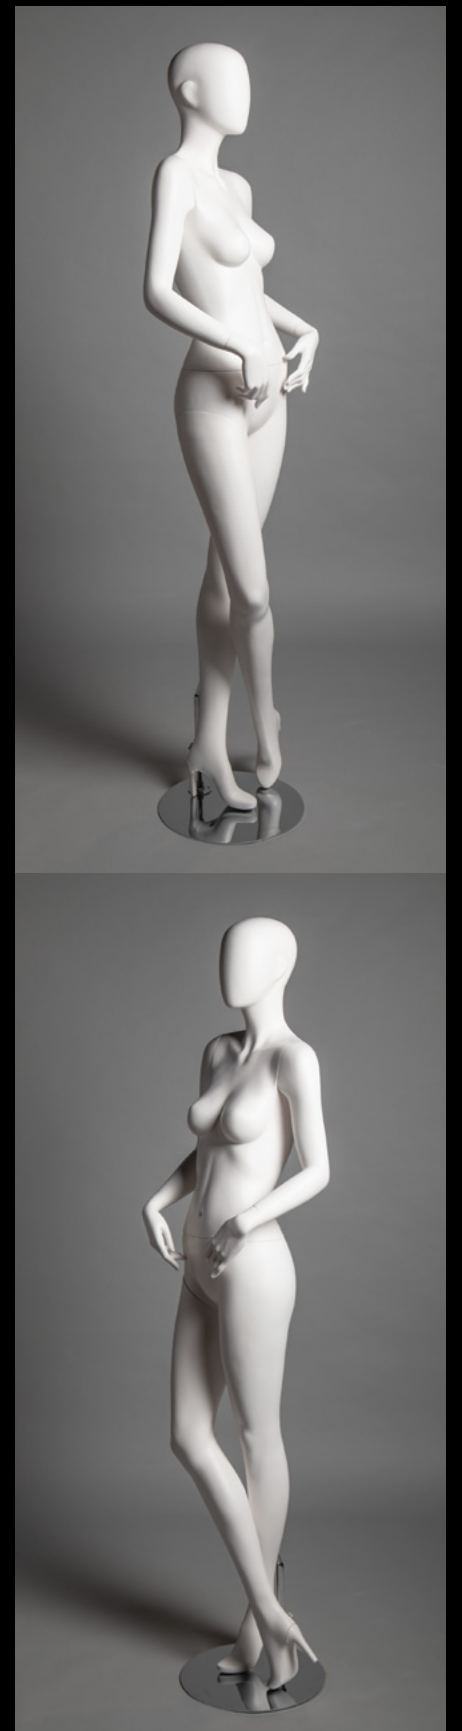

SHADE

BERNSTEIN
DISPLAY

LIFESTYLE
+ VIAGGIO

MANNEQUINS
FORMS
FIXTURES
TEXTILES
DECORATIVES

EST
1917

SHADE

Female mannequins inspired by the form and grace of the Art Deco Movement. Figures capture the attitude of the work of Erté, with the style and gesture of figures featured on the covers of Vogue and Harper's Bazaar, in the early 1900's. This collection partners with a set of stylized dogs, popular in Erté art. Endless finishes are available to customize this unique mannequin collection.

SHADE

POSE 1

ITEM# SHA-F1

Measurements:
Height 74"
Bust 32-1/4"
Waist 24-7/8"
Hip 36-1/2"
Footprint 9-1/2"
Heel 4"

SHADE

POSE 2
ITEM# SHA-F2

Measurements:			
Height	68" to Head	Footprint	9-1/2"
Total Height	86"	Heel	4"
Bust	32-1/4"	Width	43"
Waist	24-7/8"	Depth	43"
Hip	36-1/2"		

SHADE

POSE 5

ITEM# SHA-F5

Measurements:
Height 74"
Bust 32-1/4"
Waist 24-7/8"
Hip 36-1/2"
Footprint 9-1/2"
Heel 4"

SHADE HEAD

ZARA HEAD

SHADE

POSE 1 -A
ITEM# SHA-F1-A

Measurements:
Height 74"
Bust 32-1/4"
Waist 24-7/8"
Hip 36-1/2"
Footprint 9-1/2"
Heel 4"

SHADE

POSE 5-A
ITEM# SHA-F5-A

Measurements:
Height 74"
Bust 32-1/4"
Waist 24-7/8"
Hip 36-1/2"
Footprint 9-1/2"
Heel 4"