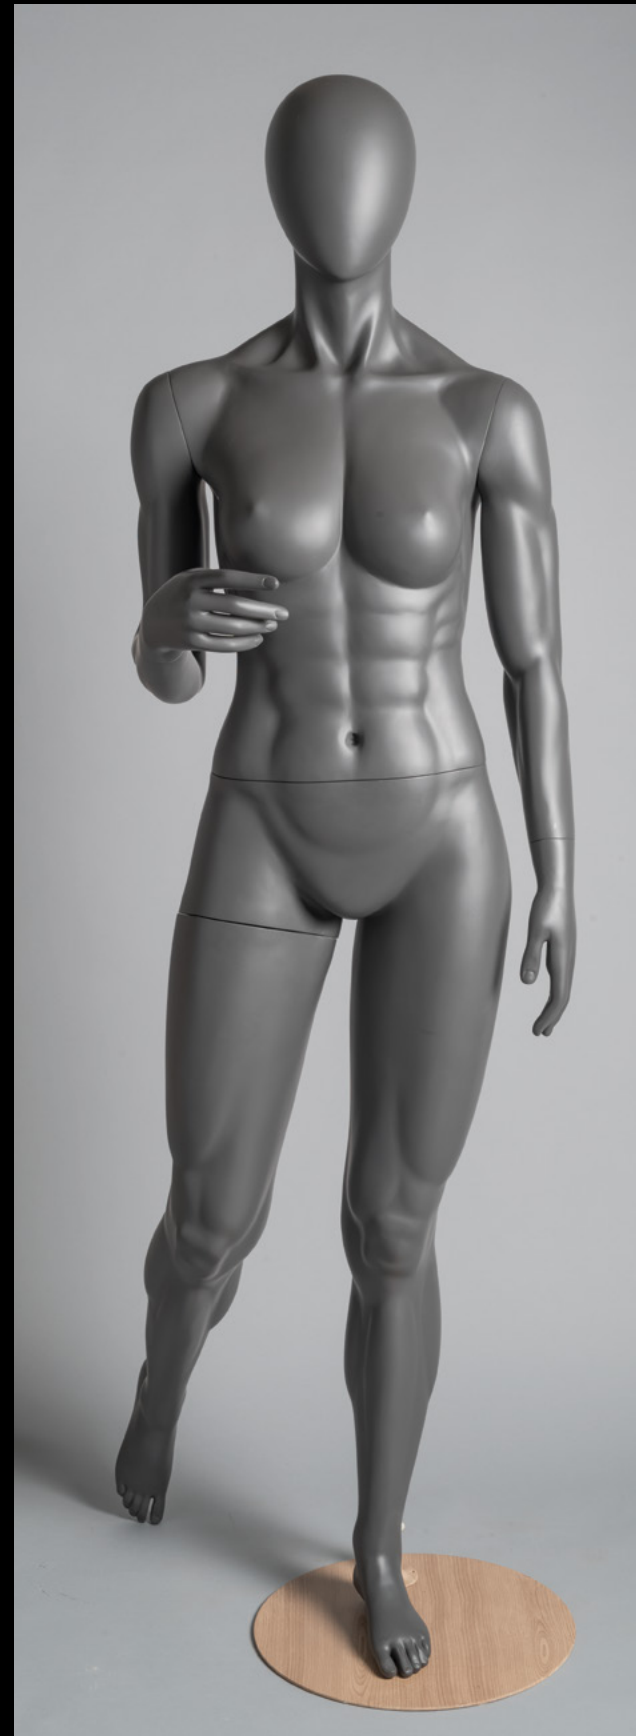

SQUAD

BERNSTEIN
DISPLAY

LIFESTYLE
+ VIAGGIO

MANNEQUINS
FORMS
FIXTURES
TEXTILES
DECORATIVES

EST
1917

SQUAD focuses on the body conscious physique, with well-toned male and female figures. This gym-friendly collection is perfect to feature athletic and athleisure apparel and accessories, with a casual approach and attitude in each pose. Custom finishes and head styles are available to suit your brand.

SQUAD

FEMALE POSE 1

ITEM# SQ-F1

Measurements:
Height 71-1/2"
Bust 36"
Waist 26-1/2"
Hip 37"

SQUAD

FEMALE POSE 2

ITEM# SQ-F2

Measurements:
Height 71-1/2"
Bust 36"
Waist 26-1/2"
Hip 37"

SQUAD

FEMALE POSE 3 BOTH ARMS STRAIGHT
ITEM# SQ-F3A

Measurements:
Height 71-1/2"
Bust 36"
Waist 26-1/2"
Hip 37"

SQUAD

FEMALE POSE 3 RIGHT ARM AT FRONT
ITEM# SQ-F3B

Measurements:
Height 71-1/2"
Bust 36"
Waist 26-1/2"
Hip 37"

SQUAD

MALE POSE 1

ITEM# SQ-M1

Measurements:
Height 72-1/2"
Chest 42-1/4"
Waist 33"
Hip 43-1/2"

SQUAD

MALE POSE 2 BOTH ARMS STRAIGHT

ITEM# SQ-M2A

Measurements:
Height 72-1/2"
Chest 42-1/4"
Waist 33"
Hip 43-1/2"